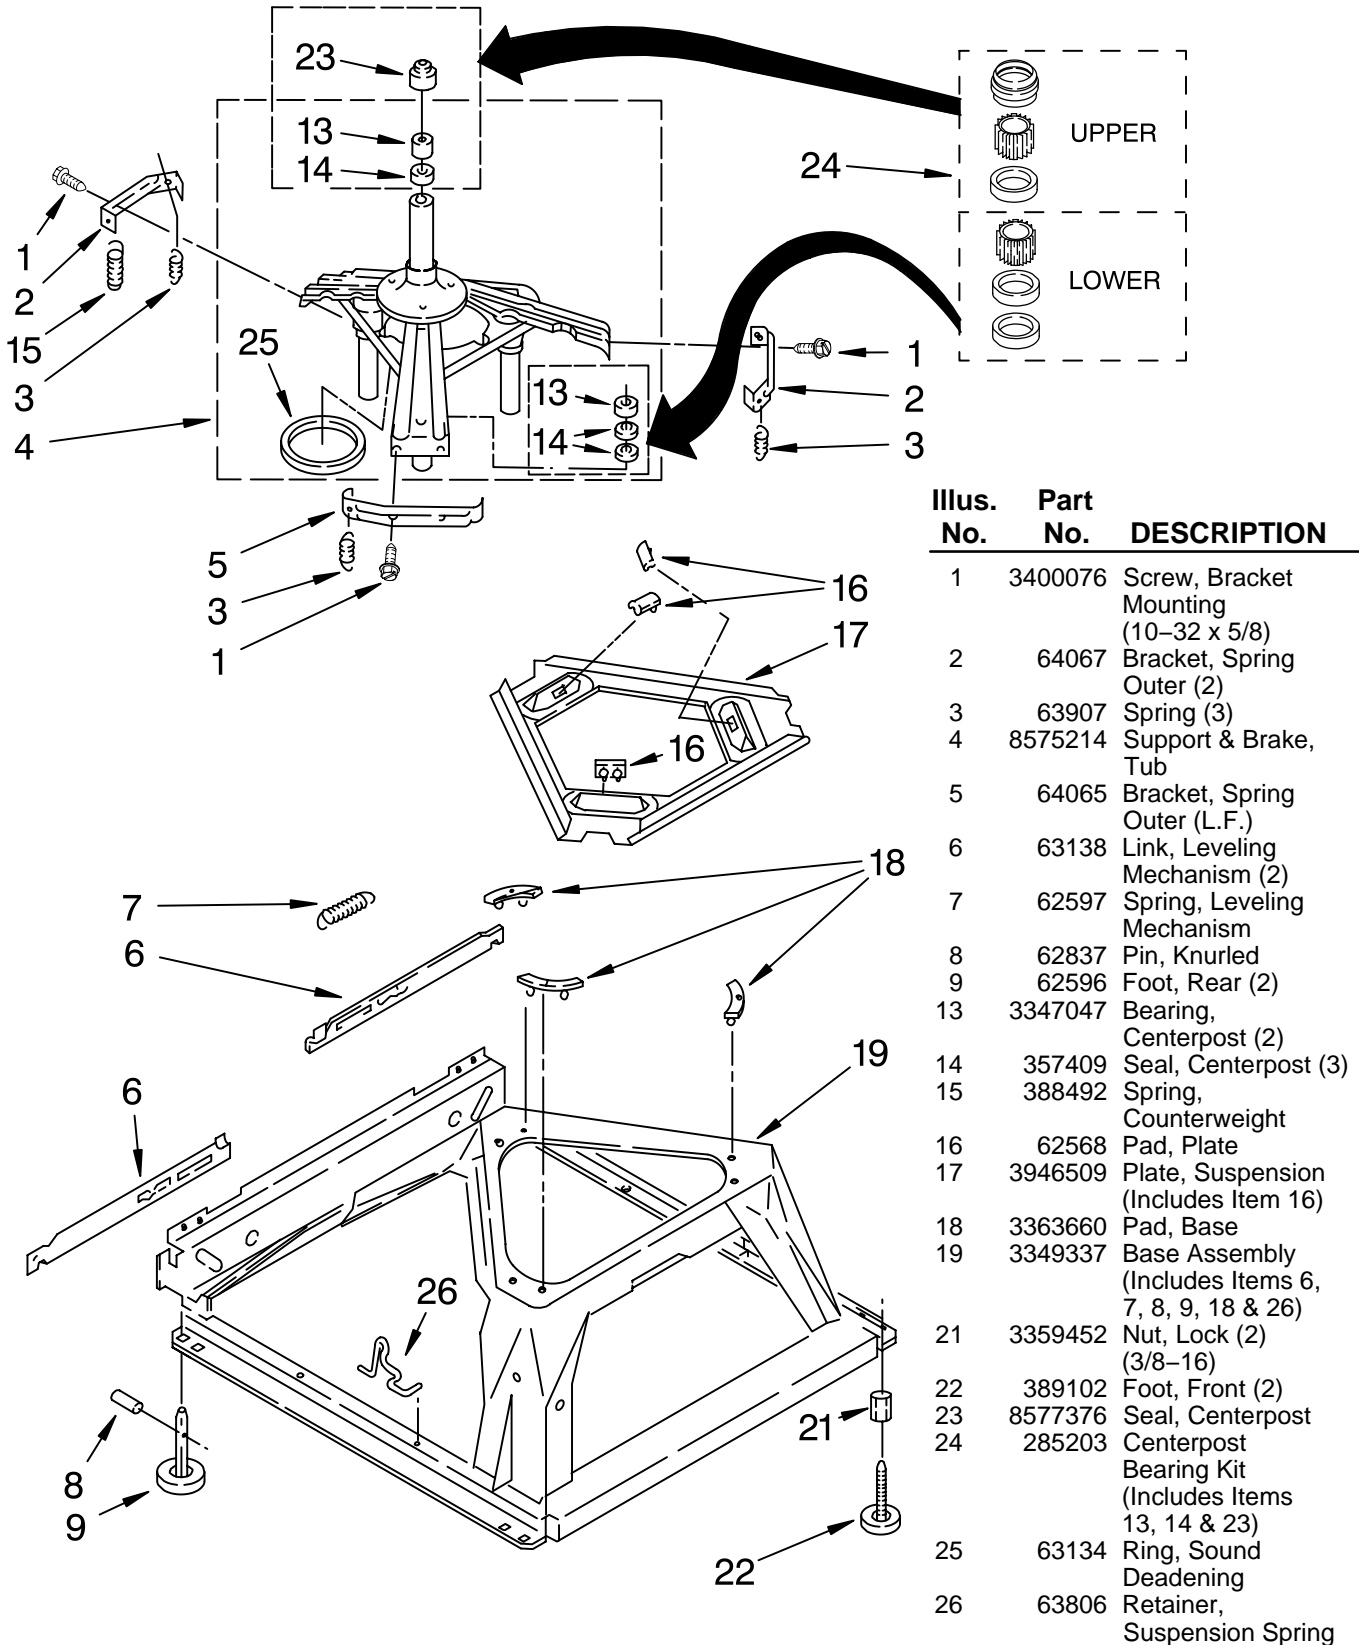

MACHINE BASE PARTS

For Models: LBR5432PQ2, LBR5432PT2

(Designer White) (Biscuit)

FOR ORDERING INFORMATION REFER TO PARTS PRICE LIST